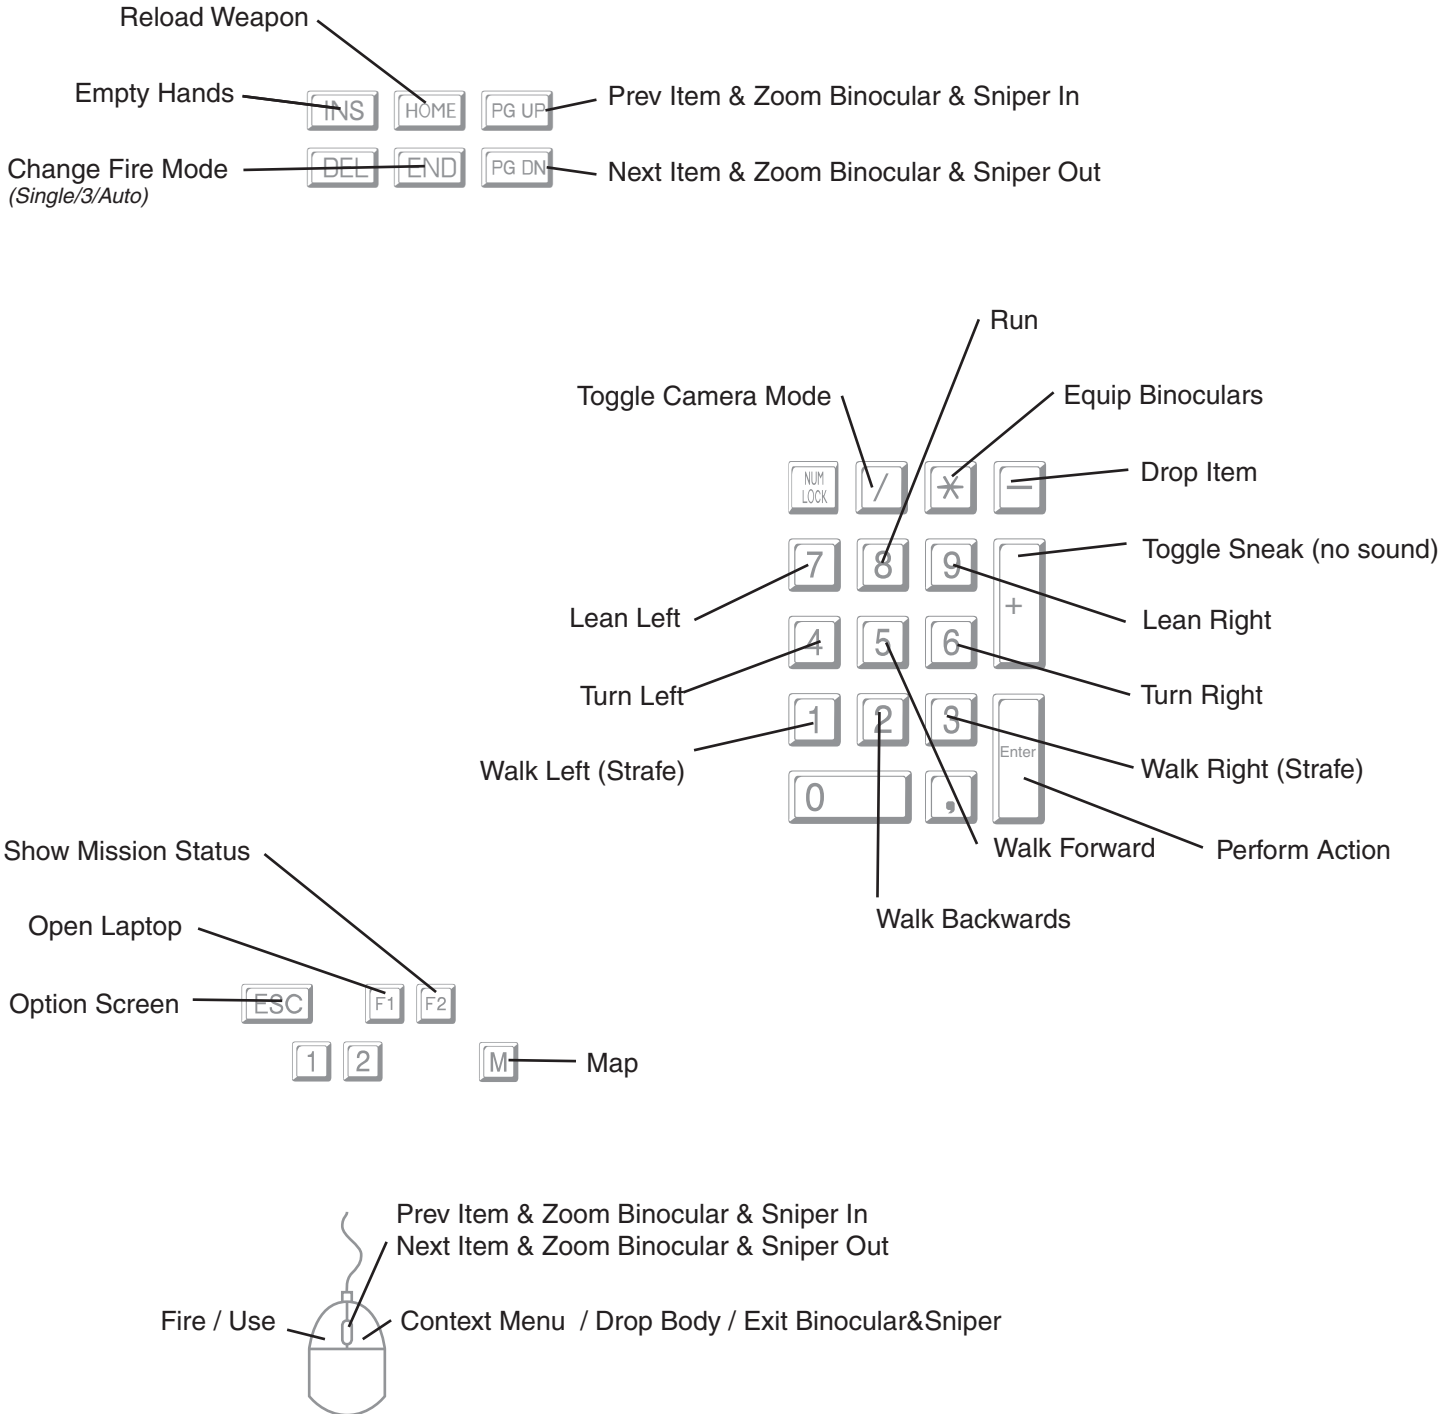

# HITMAN

Codename 47

## Default 'Numpad'

**NOTE:** Double-tap on lean makes Hitman lean extra far (good for shooting around corners).